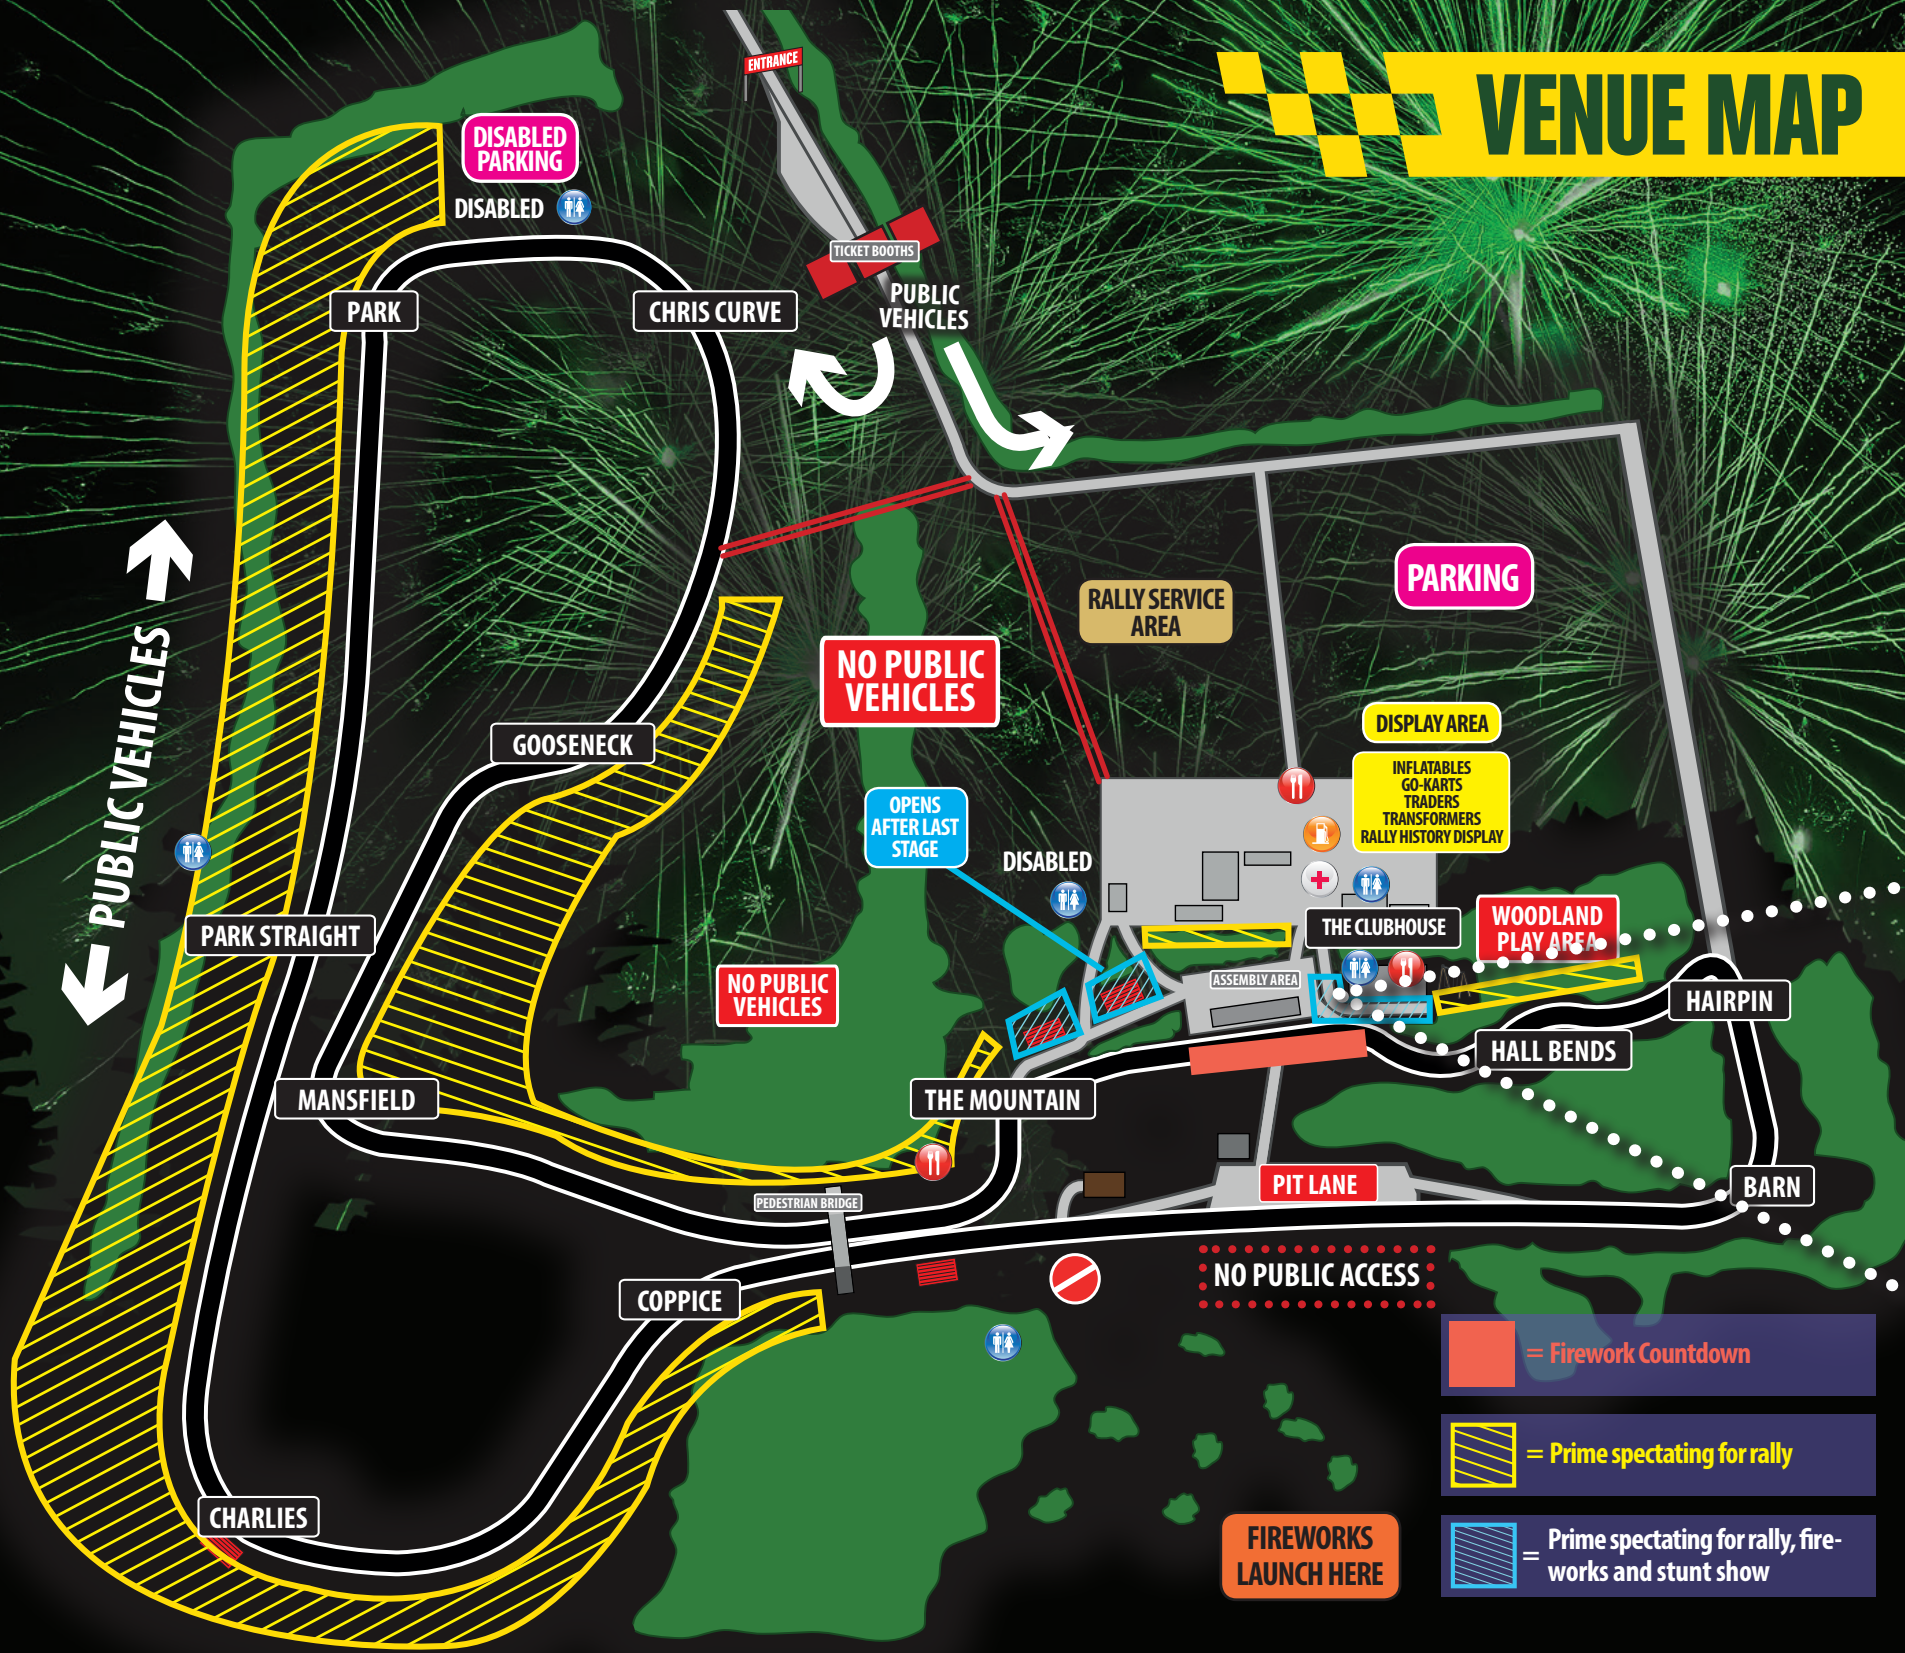

# VENUE MAP

CADWELL PARK  
SUNDAY 18 NOVEMBER

**CIRCUIT KEY:**

	FUEL
	FOOD
	TOILETS
	FIRST AID

Whether the kids want to be Optimus Prime, Bumblebee or Micky Mouse, face painting is available in the Clubhouse free of charge.

Get on track with our Scalextric track, available all day in the Clubhouse free of charge.

- = Firework Countdown
- = Prime spectating for rally
- = Prime spectating for rally, fireworks and stunt show